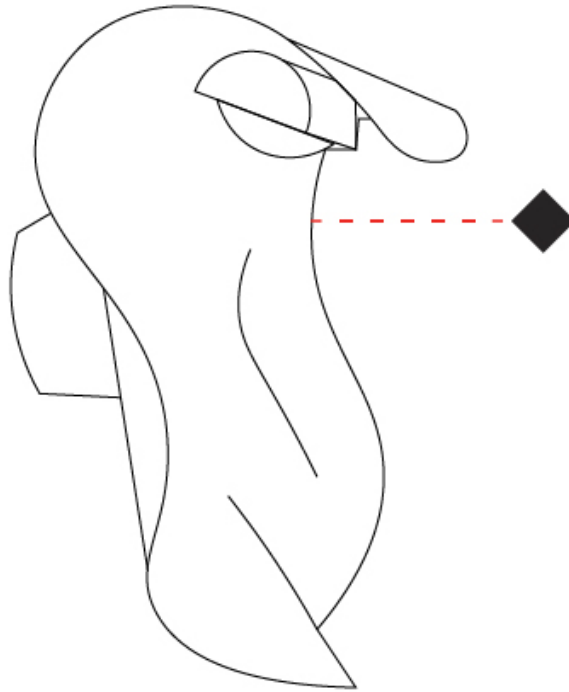

D132140-

PROJECT

TYPE

SPECIFIER

QUANTITY

DATE

D